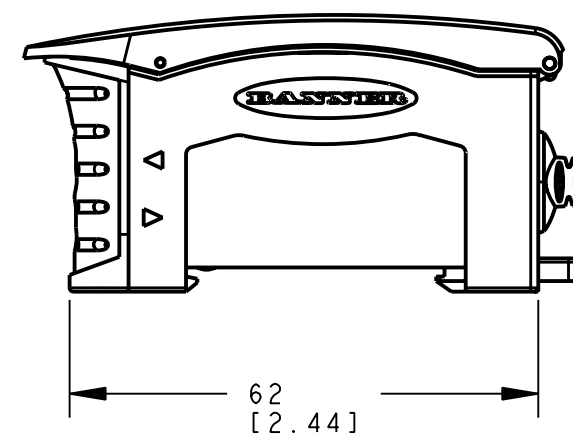

8 | 7 | 6 | 5 | 4 | 3 | 2 | 1

ISOMETRIC VIEW
SCALE 1:1

This drawing is the property of BANNER ENGINEERING CORP. and is proprietary in general and in detail. Its contents shall not be revealed to outside parties without written consent of BANNER.

BANNER ENGINEERING CORP.
P.O. BOX 9414
MINNEAPOLIS, MN 55440

THIRD ANGLE PROJECTION

TITLE
DIOAF CABLE/PIGTAIL
WEB CAD DRAWINGS 2D/3D

SIZE B DRAWING NO. **156684** REV.

SCALE 1:1 SHEET 1 OF 1

NOTES:
1. ALL DIMENSIONS ARE MILLIMETERS [INCHES] UNLESS OTHERWISE NOTED.