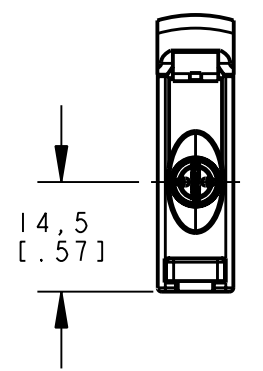

8 | 7 | 6 | 5 | 4 | 3 | 2 | 1

ISOMETRIC VIEW
SCALE 1:1

This drawing is the property of BANNER ENGINEERING CORP. and is proprietary in general and in detail. Its contents shall not be revealed to outside parties without written consent of BANNER.

BANNER ENGINEERING CORP.
P.O. BOX 9414
MINNEAPOLIS, MN 55440

THIRD ANGLE PROJECTION

TITLE
DIOAF CABLE/PIGTAIL
WEB CAD DRAWINGS 2D/3D

SIZE B DRAWING NO. **156684** REV.

SCALE 1:1 SHEET 1 OF 1

NOTES:
1. ALL DIMENSIONS ARE MILLIMETERS [INCHES] UNLESS OTHERWISE NOTED.