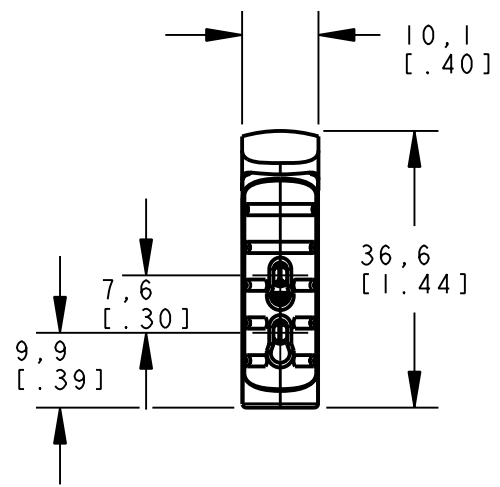

8 | 7 | 6 | 5 | 4 | 3 | 2 | 1

ISOMETRIC VIEW
SCALE 1:1

This drawing is the property of BANNER ENGINEERING CORP. and is proprietary in general and in detail. Its contents shall not be revealed to outside parties without written consent of BANNER.

BANNER ENGINEERING CORP.
P.O. BOX 9414
MINNEAPOLIS, MN 55440

THIRD ANGLE PROJECTION

TITLE
DIOAF CABLE/PIGTAIL
WEB CAD DRAWINGS 2D/3D

SIZE B DRAWING NO. **156684** REV.

SCALE 1:1 SHEET 1 OF 1

NOTES:
1. ALL DIMENSIONS ARE MILLIMETERS [INCHES] UNLESS OTHERWISE NOTED.