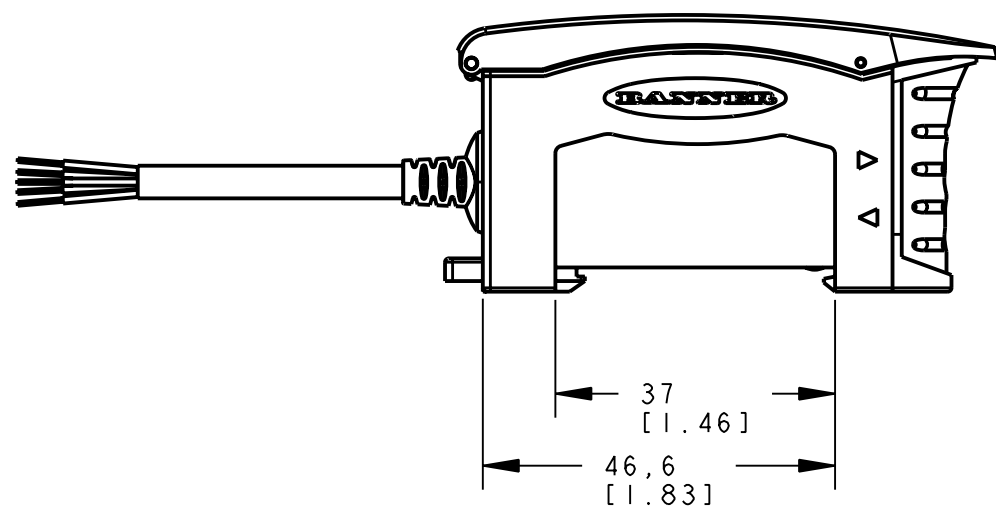

8 | 7 | 6 | 5 | 4 | 3 | 2 | 1

ISOMETRIC VIEW
SCALE 1:1

This drawing is the property of BANNER ENGINEERING CORP. and is proprietary in general and in detail. Its contents shall not be revealed to outside parties without written consent of BANNER.

BANNER ENGINEERING CORP.
P.O. BOX 9414
MINNEAPOLIS, MN 55440

THIRD ANGLE PROJECTION

TITLE
DIOAF CABLE/PIGTAIL
WEB CAD DRAWINGS 2D/3D

SIZE B DRAWING NO. **156684** REV.

SCALE 1:1 SHEET 1 OF 1

NOTES:
1. ALL DIMENSIONS ARE MILLIMETERS [INCHES] UNLESS OTHERWISE NOTED.